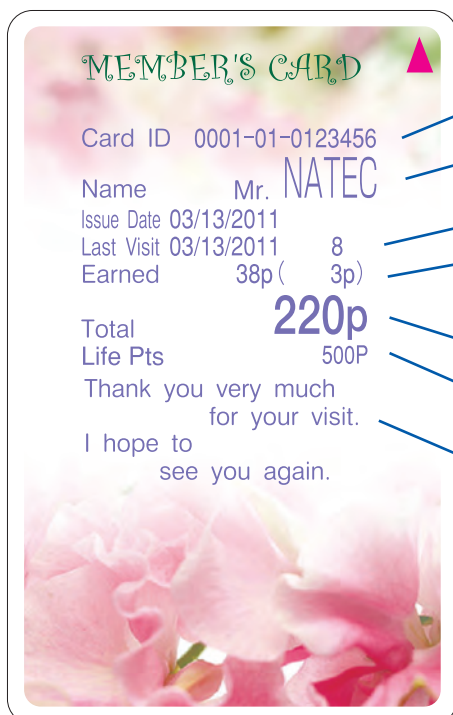

Rewritable Leuco Card

Example for rewrite printing image

※ We provide any design which you want. You can ask a quote anytime.

■ Shop ID-STA ID-Member ID

Member ID is maximum 7 digits.

■ Name

Can enter up 8 letters two-byte characters

■ Number of Visit

■ Earned Points

This number shows total earned points in this transaction (Max 5 digits). In case of redeeming, mark "▲" is printed. Points in bracket are service points such as "Birthday Point", "Special Point" and so on.

■ Total Points

It can be printed MAX 6 digits.

■ Life Points

Life Points are points you have ever gained.

■ Message

You can arrange message freely, and choose layout (Vertical or Horizontal).

This function is used as advertising message to announce events, campaign and so on.

Vertical Type...12 letters per line,
MAX 48 letters (12 letters × 4 lines)

Horizontal Type...19 letters per line,
MAX 57 letters (19 letters × 3 lines)

NEW

(STAND ALONE TYPE)
CRW-STA V2/E