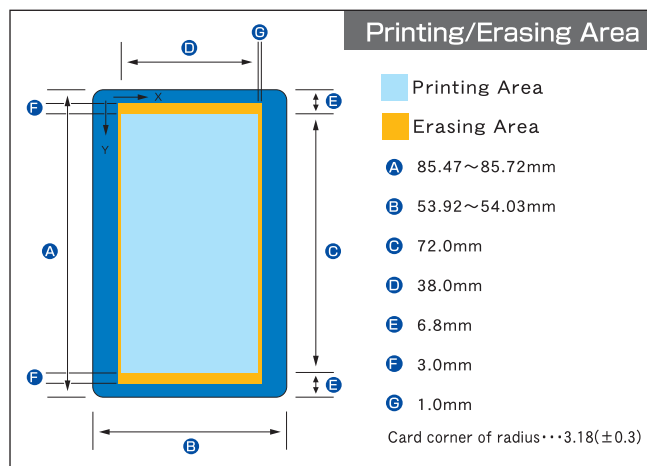

Rewritable Card Printer for RFID Card

High Security **Compact** **Speedy**

RIC250R/NA

- Can see Card Information. (ex:Card ID, Balance, Point)

- Suitable for Prepaid Card or Member's Card.

- More convenient by using Tap type R/W

Specifications

Function	PC · POS connection type RIC250R/NA
Card Loading Speed	120mm/s (Under more than 15°C environment)
Suitable Card	PVC t=0.76mm
Available Chip Type	ISO14443A (MIFARE Classic 1k and 4k, MIFARE Ultralight)
Printing Character	JIS1, JIS2, Alphabet/Numeric
Printing Method	Thermal Printing
Card	Rewritable Leuco Type Card(PVC)
Character Size	Double Byte Size 24×24 dots, Single Byte Size 24×12 dots
Printing/Erasing Area	39.0mm(312dots)×72mm(576dots)
Number of Character	Double Byte Size 12×18, Single Byte Size 25×18
Printing Direction	Horizontal, Vertical
Transfer Method	USB, RS232C
Memory	SRAM:1M
Display	LED:Power · READY · Error
Dimension	220×120×110 (mm)
Weight	1.8kg
Power Consumption	50W(MAX) 10W(Standby)
Operating Power	90-250V AC