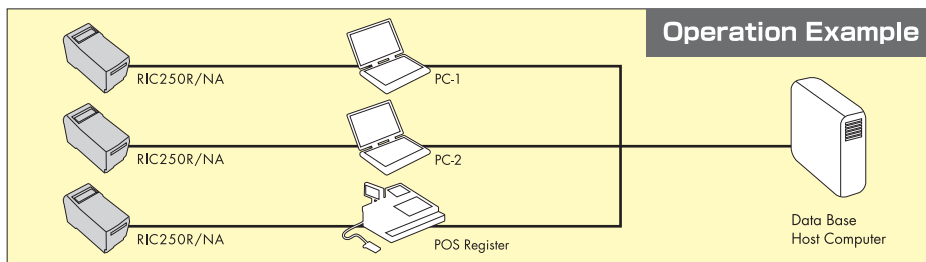

Rewritable Card Printer for RFID Card

High Security **Compact** **Speedy**

RIC250R/NA

- Can see Card Information. (ex:Card ID, Balance, Point)

- Suitable for Prepaid Card or Member's Card.

- More convenient by using Tap type R/W

- ① RIC-250R/NA can be connected to various systems such as a computer system, POS system and so on.
- ② Control library and sample program are available for SIs to develop point card system or other system easily .(Provision of DLL)

Card Features Rewritable Leuco Card (PVC)

Main features of Rewritable Leuco Card

- ① Leuco Cards which are made with PVC
- ② High level of visibility and clear printing
- ③ Available for printing design on printing area of leuco
Can make unique and high quality card

Specifications

Function	PC · POS connection type RIC250R/NA
Card Loading Speed	120mm/s (Under more than 15°C environment)
Suitable Card	PVC t=0.76mm
Available Chip Type	ISO14443A (MIFARE Classic 1k and 4k, MIFARE Ultralight)
Printing Character	JIS1, JIS2, Alphabet/Numeric
Printing Method	Thermal Printing
Card	Rewritable Leuco Type Card(PVC)
Character Size	Double Byte Size 24×24 dots, Single Byte Size 24×12 dots
Printing/Erasing Area	39.0mm(312dots)×72mm(576dots)
Number of Character	Double Byte Size 12×18, Single Byte Size 25×18
Printing Direction	Horizontal, Vertical
Transfer Method	USB, RS232C
Memory	SRAM:1M
Display	LED:Power · READY · Error
Dimension	220×120×110 (mm)
Weight	1.8kg
Power Consumption	50W(MAX) 10W(Standby)
Operating Power	90-250V AC